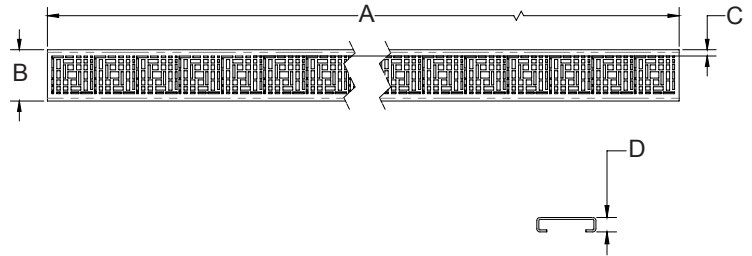

DIMENSIONS

[A]:	Length	18", 32", 40", 48", 56", 64", 72"	[C]:	Border	1/5"
[B]:	Width	1-1/2"	[D]:	Height	3/8"

DECO LINEAR DRAIN COVERS					
✓	Length	Finish	Item No	Compatible ShowerLine Drain Body	Compatible ProLine Drain Body
	18"	BRUSHED STAINLESS STEEL	DECO18	-	PLD18S1
	18"	POLISHED STAINLESS STEEL	DECO18-P	-	PLD18S1
	18"	BRUSHED GOLD	DECO18-BG	-	PLD18S1
	18"	POLISHED GOLD	DECO18-PG	-	PLD18S1
	18"	MATTE BLACK	DECO18-MB	-	PLD18S1
	18"	POLISHED BLACK	DECO18-BS	-	PLD18S1
	18"	OIL RUBBED BRONZE	DECO18-ORB	-	PLD18S1
	18"	POLISHED ROSE GOLD	DECO18-PRG	-	PLD18S1

Continued on next page

Access BIM/Revit content through www.oatey.com