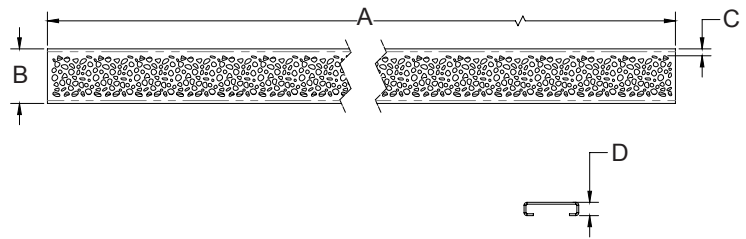

### NOTES

QuickDrain recommends that the cover extends the full width of the shower from vertical-to-vertical surface (wall to wall or wall to curb).

Do not grout or caulk the cover in place (cover must remain removable for maintenance).

Reference Care and Maintenance Steps in Install Guide

Cover comes in lengths 18"-72" in both Brushed and Polished Stainless Steel. Only available in 18"-56" for Specialty Finish Options.

### DIMENSIONS

[A]:	Length	18", 32", 40", 48", 56", 64", 72"	[C]:	Border	1/5"
[B]:	Width	1-1/2"	[D]:	Height	3/8"